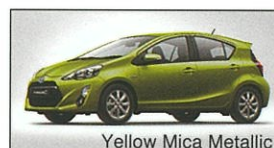

## Exterior Colors

Orange Pearl

Silver Metal Metallic

Cool Soda Metallic

Yellow Mica Metallic

Unit: mm

www.toyota.com.ph

TOYOTA MOTOR PHILIPPINES CORPORATION