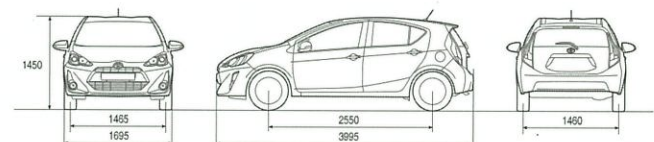

Yellow Mica Metallic

Unit: mm

www.toyota.com.ph

TOYOTA MOTOR PHILIPPINES CORPORATION

ToyotaMotorPhilippines Customer Assistance Center Hotline (CAC): (02) 819-2912

ITEM # 102-1502-23

INTERIOR		
Seats	Material	Leather
	Front	Driver: 6-way Adjustment, Passenger: 4-way Adjustment
	Rear	60:40 Split, Folding
	Seat Lumbar Support	Without
	Back Pocket	With, P-Side Only
Meter Gauge	Center Position, Digital Display	
Multi-Information Display	3.5-inch Full Color TFT Display with Eco Drive, Energy and Drive Information Monitor	
Meter Illumination Control	With	
Instrument Panel Finish	With Leather	Material
Aircon Register	With (Center & Side Plating)	With (Center Plating)
Sun Visors	With Mirror+Ticket Holder (Driver and Passenger)	
Inside Rear View Mirror	Day & Night	
Steering Wheel	Material	4-Spoke Leather
	Switch	4-Spoke Urethane
	Touch Tracer Type, With Audio, MID and A/C Switch	
Door Inside Handle	Chrome	
Shift Lever & Knob	Urethane w/ Chrome	
Shift Lock System	With	
Shift Position Indicator	With	
Parking Brake	Center Lever with Chrome	
Package Tray and Tonneau Cover	With	
Storage	Cup Holders	Front (2 pcs.) and Rear (1pc.)
	Door Pockets	Driver and Passenger
	Glove Box	With, With Open Tray
	Front Console Box	With
	Rear Console Box	With Sliding Armrest, Synthetic Leather
Lamps	Glove Box	With
	Front Personal	With (Map Lamps)
	Luggage Room	With (Back Door Courtesy)
FUNCTION		
Power Features	Windows	With (Driver Side Auto Up / Down)
	Doorlocks	With
	Outside Rear View Mirror	With
	P-Retract Side View Mirror	With Without
Air conditioning System	Automatic Climate Control with Clean Air Filter	
Push Start System	With	
Cruise Control	With	
Light Remind Warning	With, Buzzer Type	
Key Remind Warning	With, Buzzer Type	
Audio System	6.5" Digital LCD Monitor (with Smart Touch Screen Function) with DVD/CD/Tuner/MP3/AUX/USB/iPod/Bluetooth Connectivity with Call Function and Audio Streaming	
Antenna	Pole-Type	
Illuminated Entry System	With	
Clock	With, Digital	
SAFETY		
Vehicle Stability Control	With Traction Control	
Hill Start Assist System	With	
SRS Airbags	Driver, Passenger, Curtain Shield, Driver Knee	
ABS (Anti-Lock Brake System)	With Brake Assist	
Seatbelts	Front	3pt. ELR x 2 with Pretensioner & Force Limiter
	Rear	3pt. ELR x 3
Child Protection Lock	With (Rear Door Only)	
High Mount Stop Lamp	Light Emitting Diode (LED) Type	
SECURITY		
Anti-theft System	With Immobilizer	
Wireless Doorlock	Driver, Passenger and Back Door Touch-Sensor type Smart Entry	

Toyota Motor Philippines reserves the right to change the vehicle specifications without prior notice.